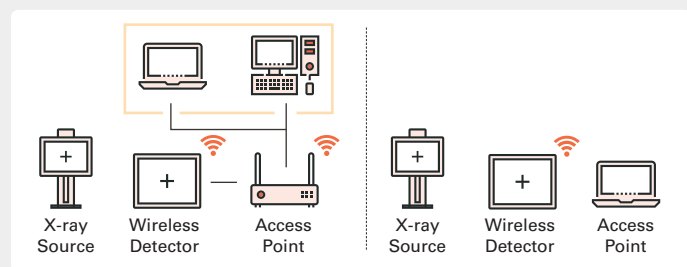

Smart Sharing