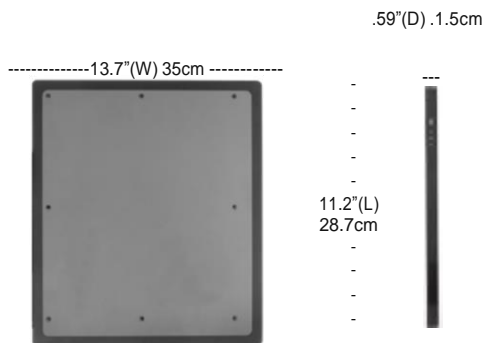

## ALTO DR™ 10x12 Wireless Panel Technical Specs

Active Area 10x12 inch (25x32cm)

Dimensions 13.7" (W) x 11.2" (L) x .59" (D)

Weight 4.62 (lbs) 2.1(kg)

Scintillator Amorphous Silicon  
Gadolinium Oxysulfide G2O2S (Gadox)

Monitor: 2MP, 22" LCD, Resolution: 1920x1080 Ratio:1000:1