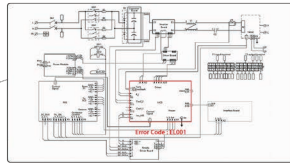

VETSMART

The Digital Imaging System That Thinks For You

2020imaging.net/vetsmart

VETSMART

The latest in Veterinary X-Ray technology

- Fixed 40" SID
- Toshiba x-ray tube 140 HU 1-2mm focal spot
- kVp range: 40-150kV
- Single Phase 208-230VAC | Minimum 30 amp service
- High frequency 32 kW capacitor assisted 400mA generator
- 15" Touch Screen Operator Console

- Exclusive table base/table top designs
 - 40" base w/ 64" standard table top
 - 40" base w/ 48" or 56" table top options
 - Oval top w/urine track
- Unique Push and Open pull out tray to access DR detector
- Exclusive Push and Open Front panel latch mechanism for easy generator access

ELIMINATE HAVING TO MEASURE THE PATIENT

- Low input amperage
- SMART APR
- Remote real-time monitoring, calibration and maintenance features (optional)
- Exclusive self-diagnostic tool based on lot and machine learning
- Eliminate need for onsite service technicians

- Patented ATD (Auto Thickness Detection) technology
- Open APR integration: control kV, mA, and mS
- Exclusively control generator dosage (embedded AI/lot) by detecting body part for ideal exposure
- Automatic calculation of patient thickness