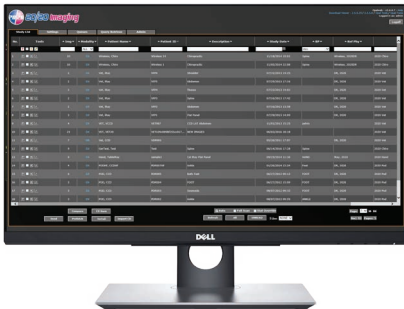

Veterinary Specific Software

ACQUISITION INTERFACE

- Under 6 second ⌚ Processing
- Background Supression
- Preset X-ray Exams
- Animal Specific
- Anatomical Program (APR)
- Fully Customizable
- Advanced Image Processing
- Image Adjustment Tools
- Touchscreen Enabled
- User Friendly Interface

Multi-fuction Studylist Advanced Viewer

- PM Software Integration*
- Burn/Import CDs
- Custom Search/Query
- Customized User Settings
- Vertebral Heart Score Tool incl.
- Fast, User Friendly Interface
- Image Fine Tuning
- Exam Room Viewing